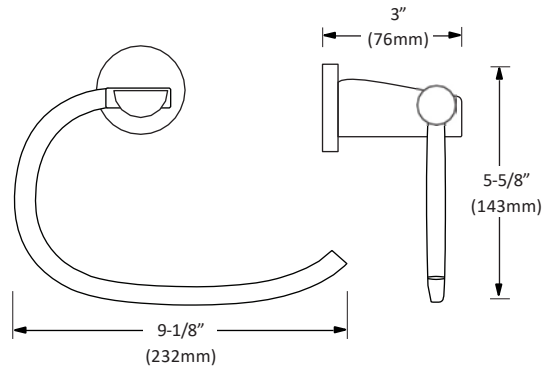

Bathroom Set

MODEL: IVY (2500CP SERIES)

TOWEL BAR

BA-2501CP

TOILET PAPER HOLDER

BA-2502CP

ROBE HOOK

BA-2503CP

HAND TOWEL RING

BA-2504CP

GLASS SHELF

BA-2507CP

FEATURES

- Concealed surface mount
- Mounting hardware included
- CP (Chrome Polish)

TOWEL BAR

Disclaimer: Nerval makes every effort to provide accurate specification data. However, specification may change without notice. Please visit the Nerval website to see NERVAL'S TERMS AND CONDITIONS.

TOILET PAPER HOLDER

TOWEL RING

GLASS SHELF

ROBE HOOK

Disclaimer: Nerval makes every effort to provide accurate specification data. However, specification may change without notice. Please visit the Nerval website to see NERVAL'S TERMS AND CONDITIONS.