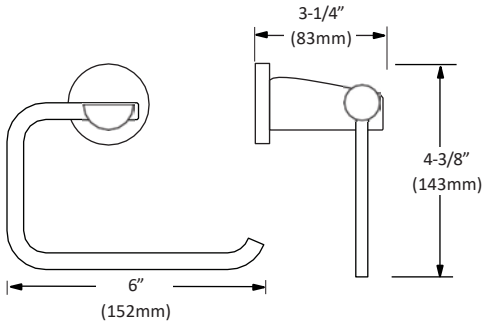

Bathroom Set

MODEL: IVY (2500CP SERIES)

TOWEL BAR

BA-2501CP

TOILET PAPER HOLDER

BA-2502CP

ROBE HOOK

BA-2503CP

HAND TOWEL RING

BA-2504CP

GLASS SHELF

BA-2507CP

FEATURES

- Concealed surface mount
- Mounting hardware included
- CP (Chrome Polish)

TOWEL BAR

Disclaimer: Nerval makes every effort to provide accurate specification data. However, specification may change without notice. Please visit the Nerval website to see NERVAL'S TERMS AND CONDITIONS.

TOILET PAPER HOLDER

TOWEL RING

GLASS SHELF

ROBE HOOK

Disclaimer: Nerval makes every effort to provide accurate specification data. However, specification may change without notice. Please visit the Nerval website to see NERVAL'S TERMS AND CONDITIONS.