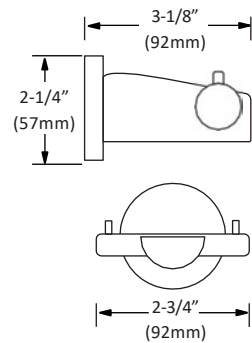

TOILET PAPER HOLDER

TOWEL RING

GLASS SHELF

ROBE HOOK

Disclaimer: Nerval makes every effort to provide accurate specification data. However, specification may change without notice. Please visit the Nerval website to see NERVAL'S TERMS AND CONDITIONS.