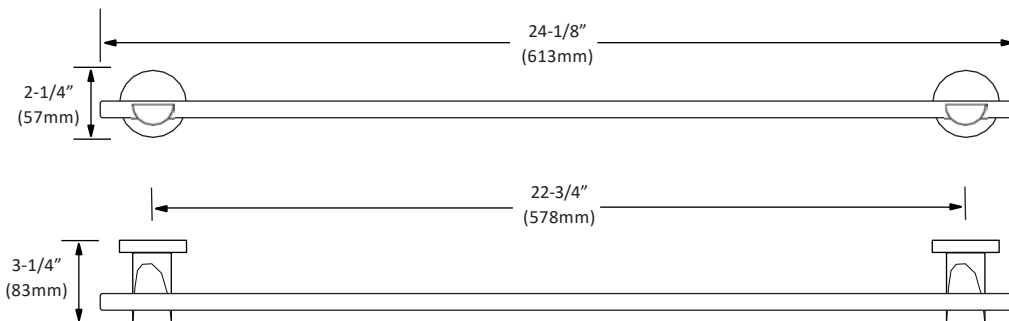

Bathroom Set

MODEL: IVY (2500CP SERIES)

TOWEL BAR

BA-2501CP

TOILET PAPER HOLDER

BA-2502CP

ROBE HOOK

BA-2503CP

HAND TOWEL RING

BA-2504CP

GLASS SHELF

BA-2507CP

FEATURES

- Concealed surface mount
- Mounting hardware included
- CP (Chrome Polish)

TOWEL BAR

Disclaimer: Nerval makes every effort to provide accurate specification data. However, specification may change without notice. Please visit the Nerval website to see NERVAL'S TERMS AND CONDITIONS.