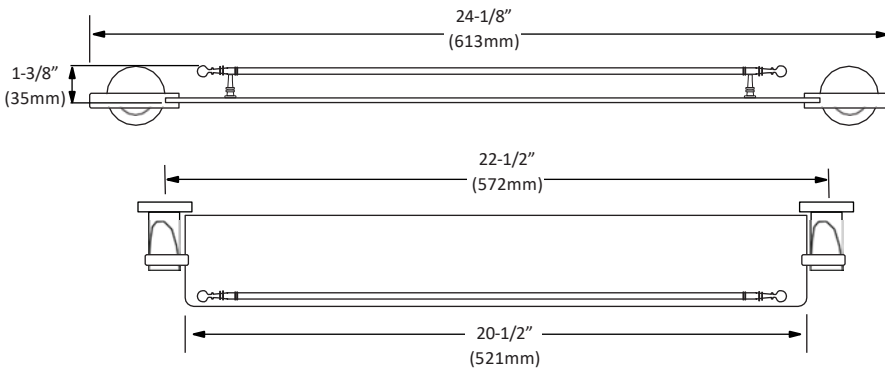

Bathroom Set

MODEL: IVY (2500CP SERIES)

TOWEL BAR

BA-2501CP

TOILET PAPER HOLDER

BA-2502CP

ROBE HOOK

BA-2503CP

HAND TOWEL RING

BA-2504CP

GLASS SHELF

BA-2507CP

FEATURES

- Concealed surface mount
- Mounting hardware included
- CP (Chrome Polish)

TOWEL BAR

Disclaimer: Nerval makes every effort to provide accurate specification data. However, specification may change without notice. Please visit the Nerval website to see NERVAL'S TERMS AND CONDITIONS.

TOILET PAPER HOLDER

TOWEL RING

GLASS SHELF

ROBE HOOK

Disclaimer: Nerval makes every effort to provide accurate specification data. However, specification may change without notice. Please visit the Nerval website to see NERVAL'S TERMS AND CONDITIONS.